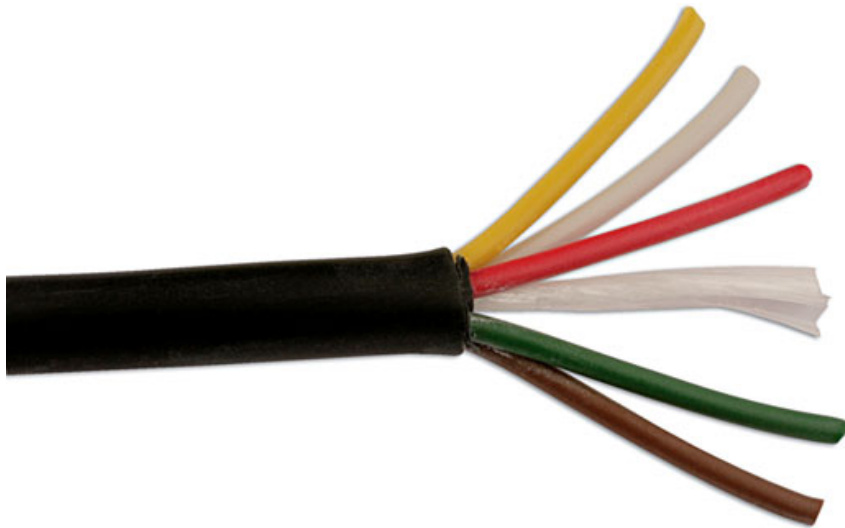

Black 5 Core Auto Cable 8.75A 30m

Additional Information

- Black PVC-Sheathed 5 core Auto Cable
- 5 x 1mm²
- 8.75amps
- Auto Cable.
- 30m reel.

<http://product/30091>